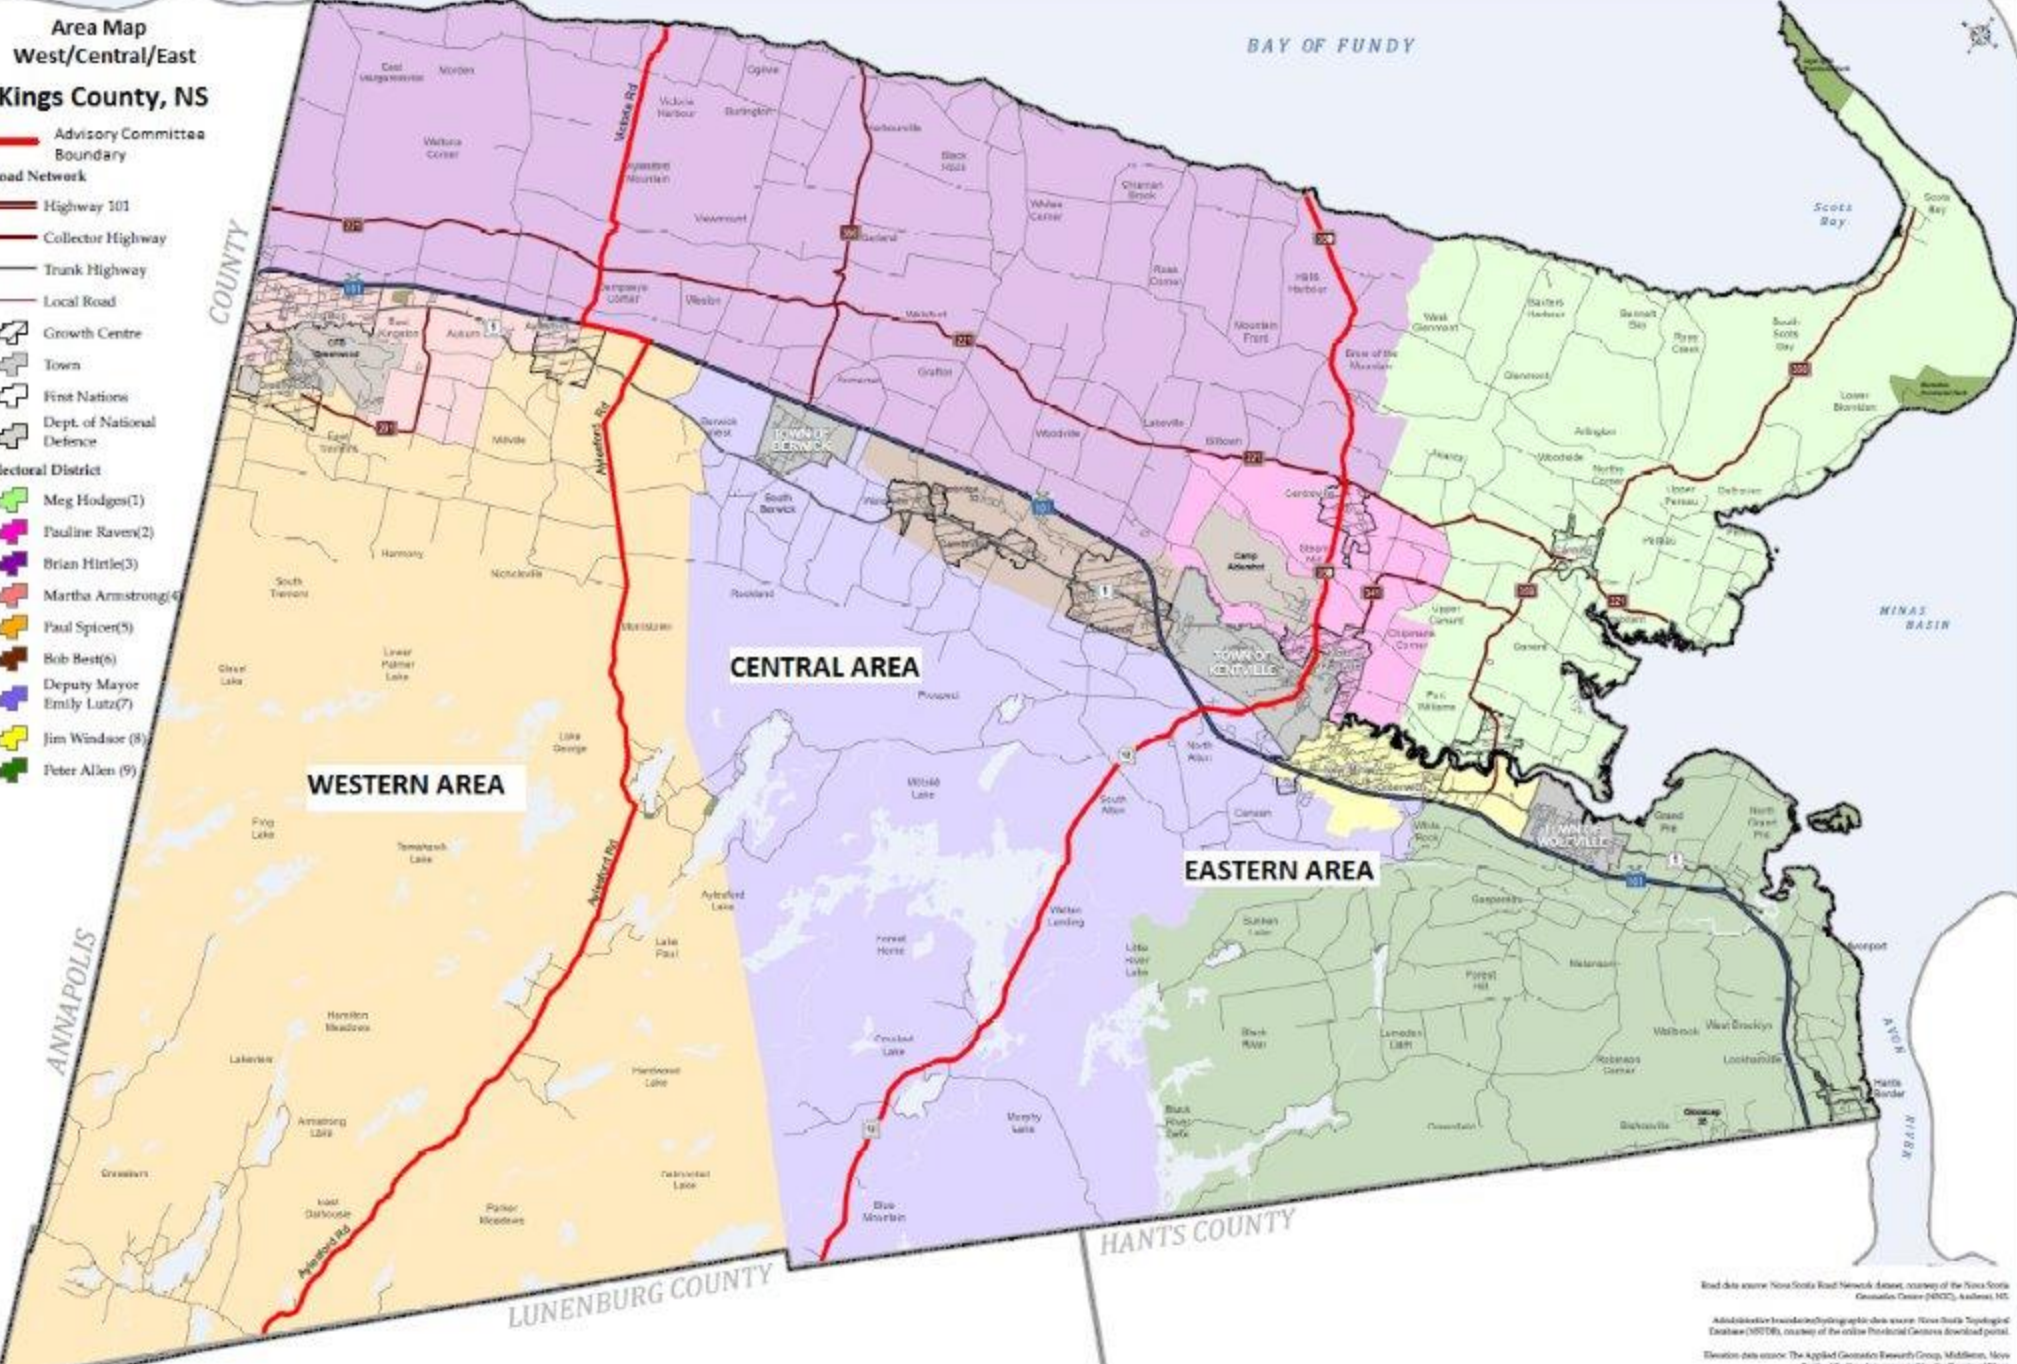

**Area Map
West/Central/East
Kings County, NS**

- Advisory Committee Boundary
- Road Network
- Highway 101
- Collector Highway
- Trunk Highway
- Local Road
- Growth Centre
- Town
- First Nations
- Dept. of National Defence
- **Electoral District**
- Meg Hodges(1)
- Pauline Ravens(2)
- Brian Hirtle(3)
- Martha Armstrong(4)
- Paul Spicer(5)
- Bob Best(6)
- Deputy Mayor Emily Lutz(7)
- Jim Windsor (8)
- Peter Allen (9)