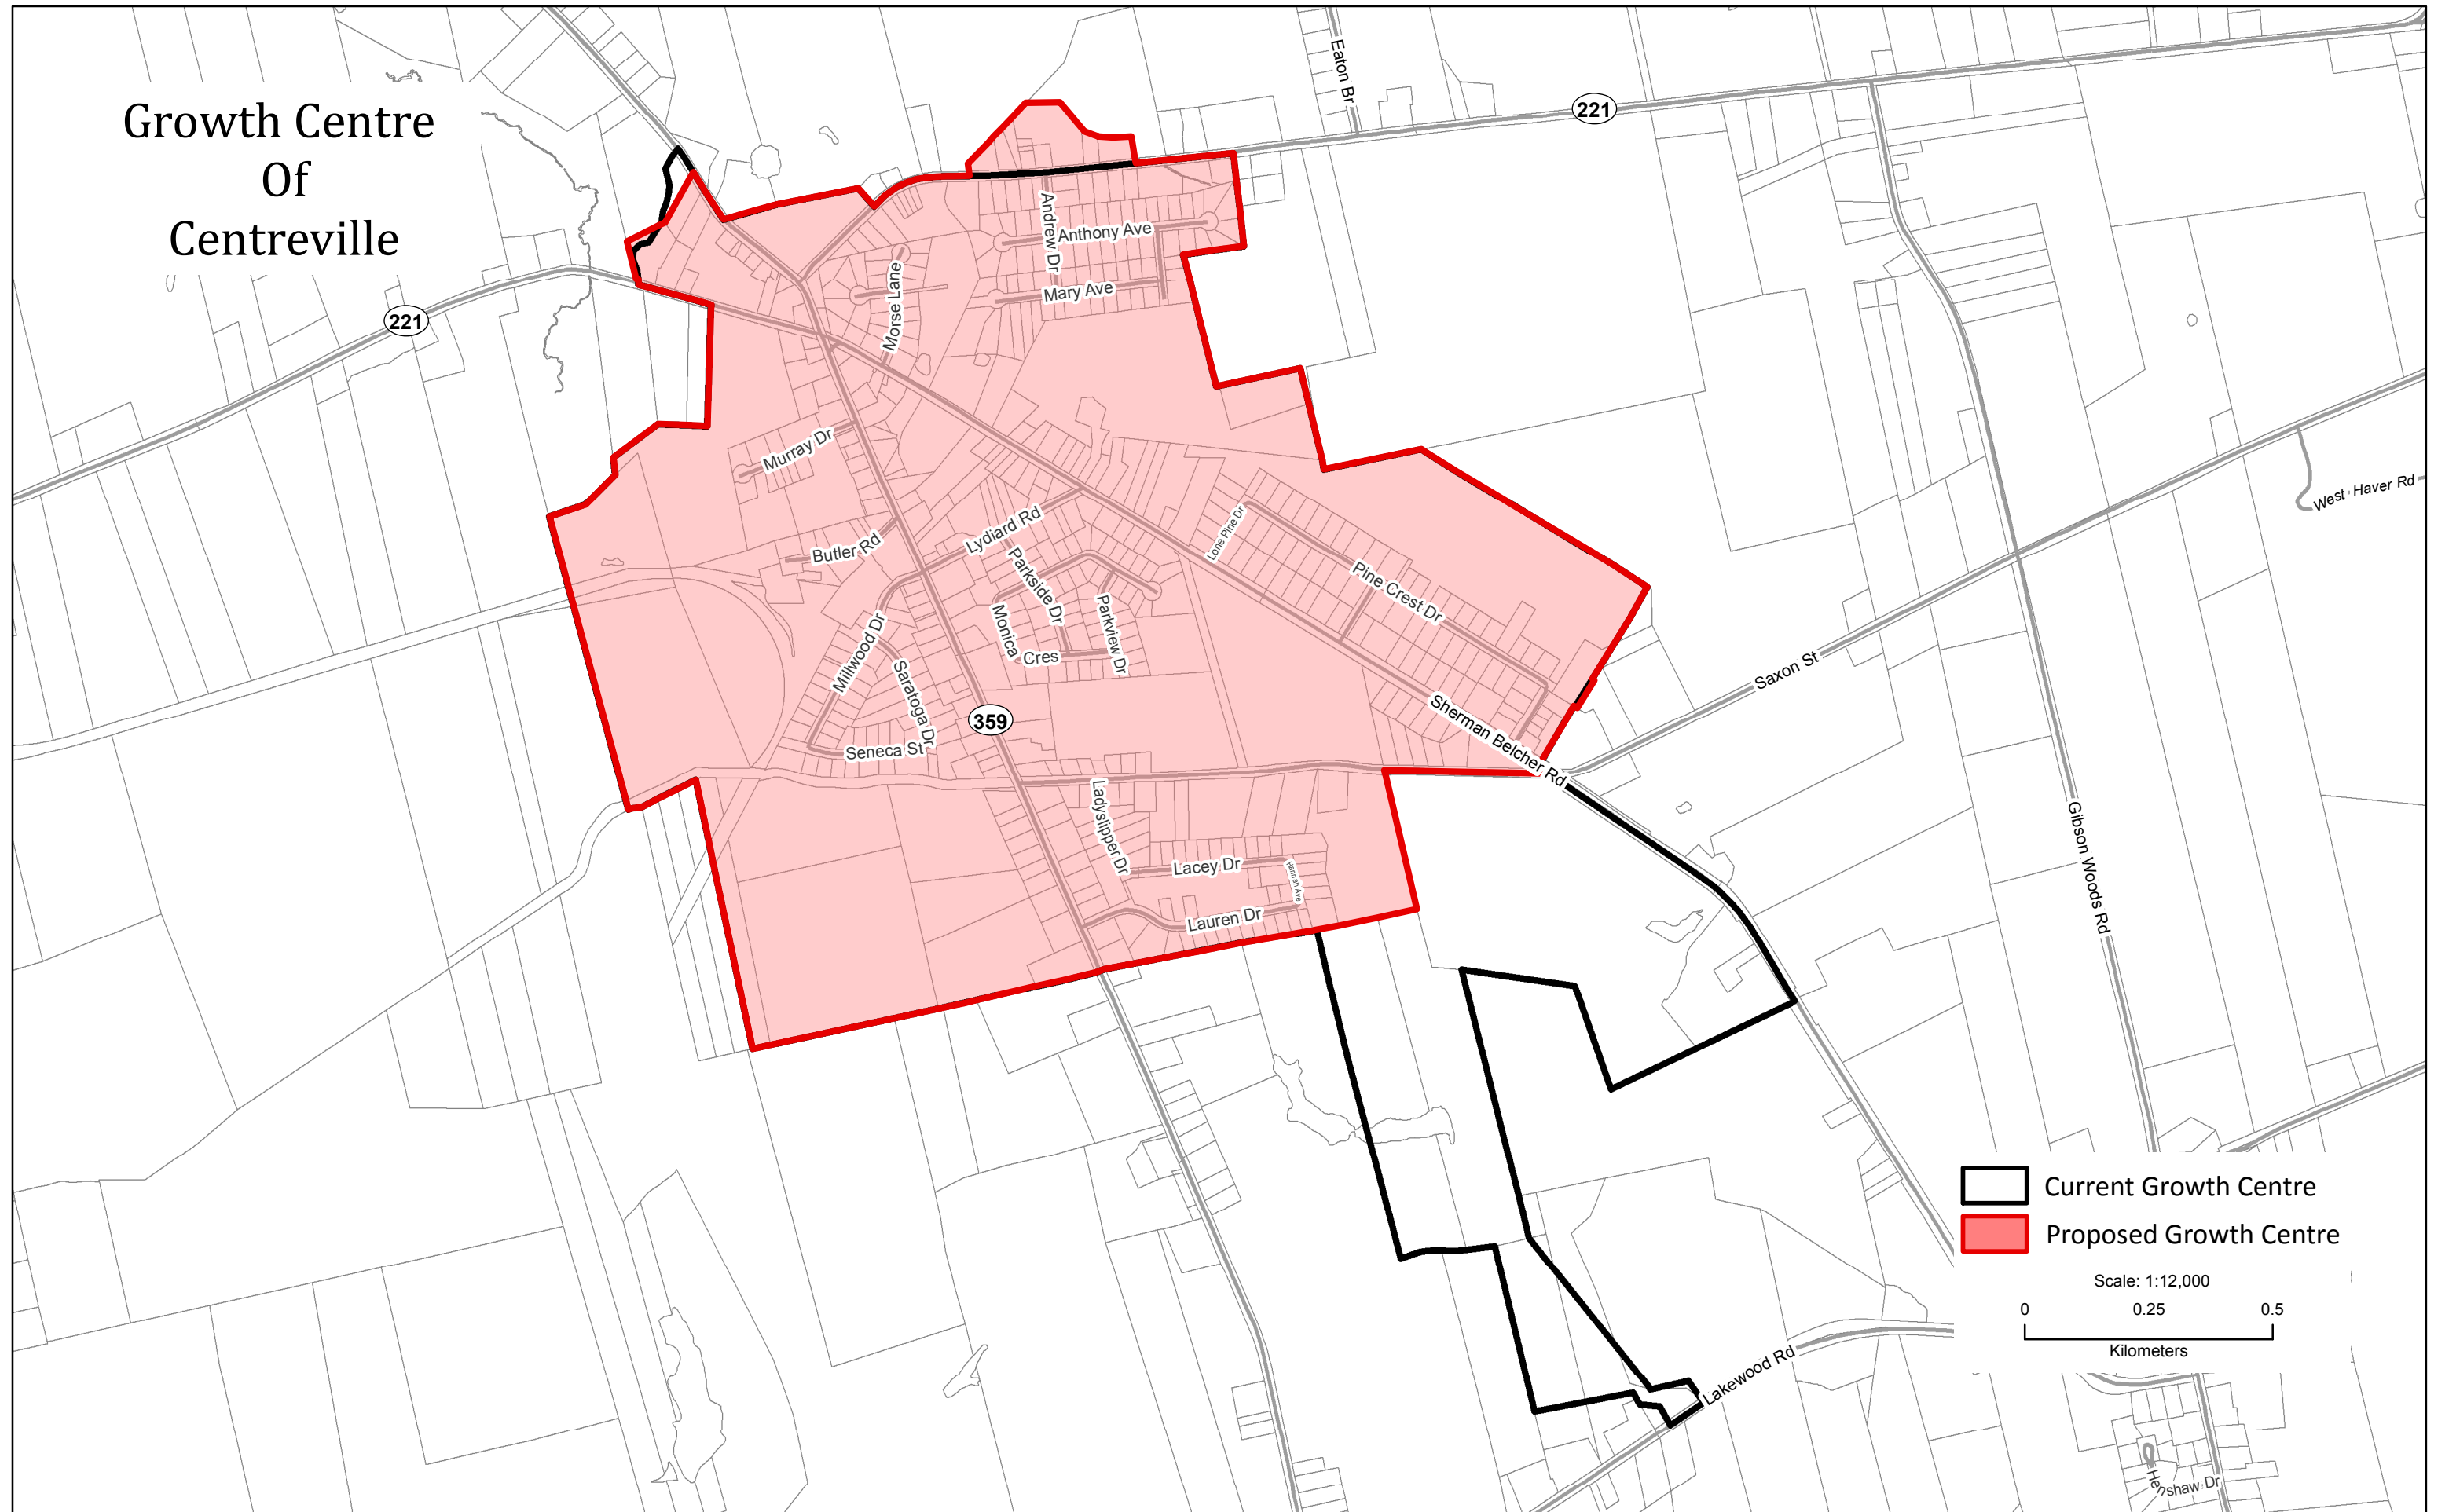

Growth Centre Of Centreville

-  Current Growth Centre
-  Proposed Growth Centre

Scale: 1:12,000

Shaw Dr