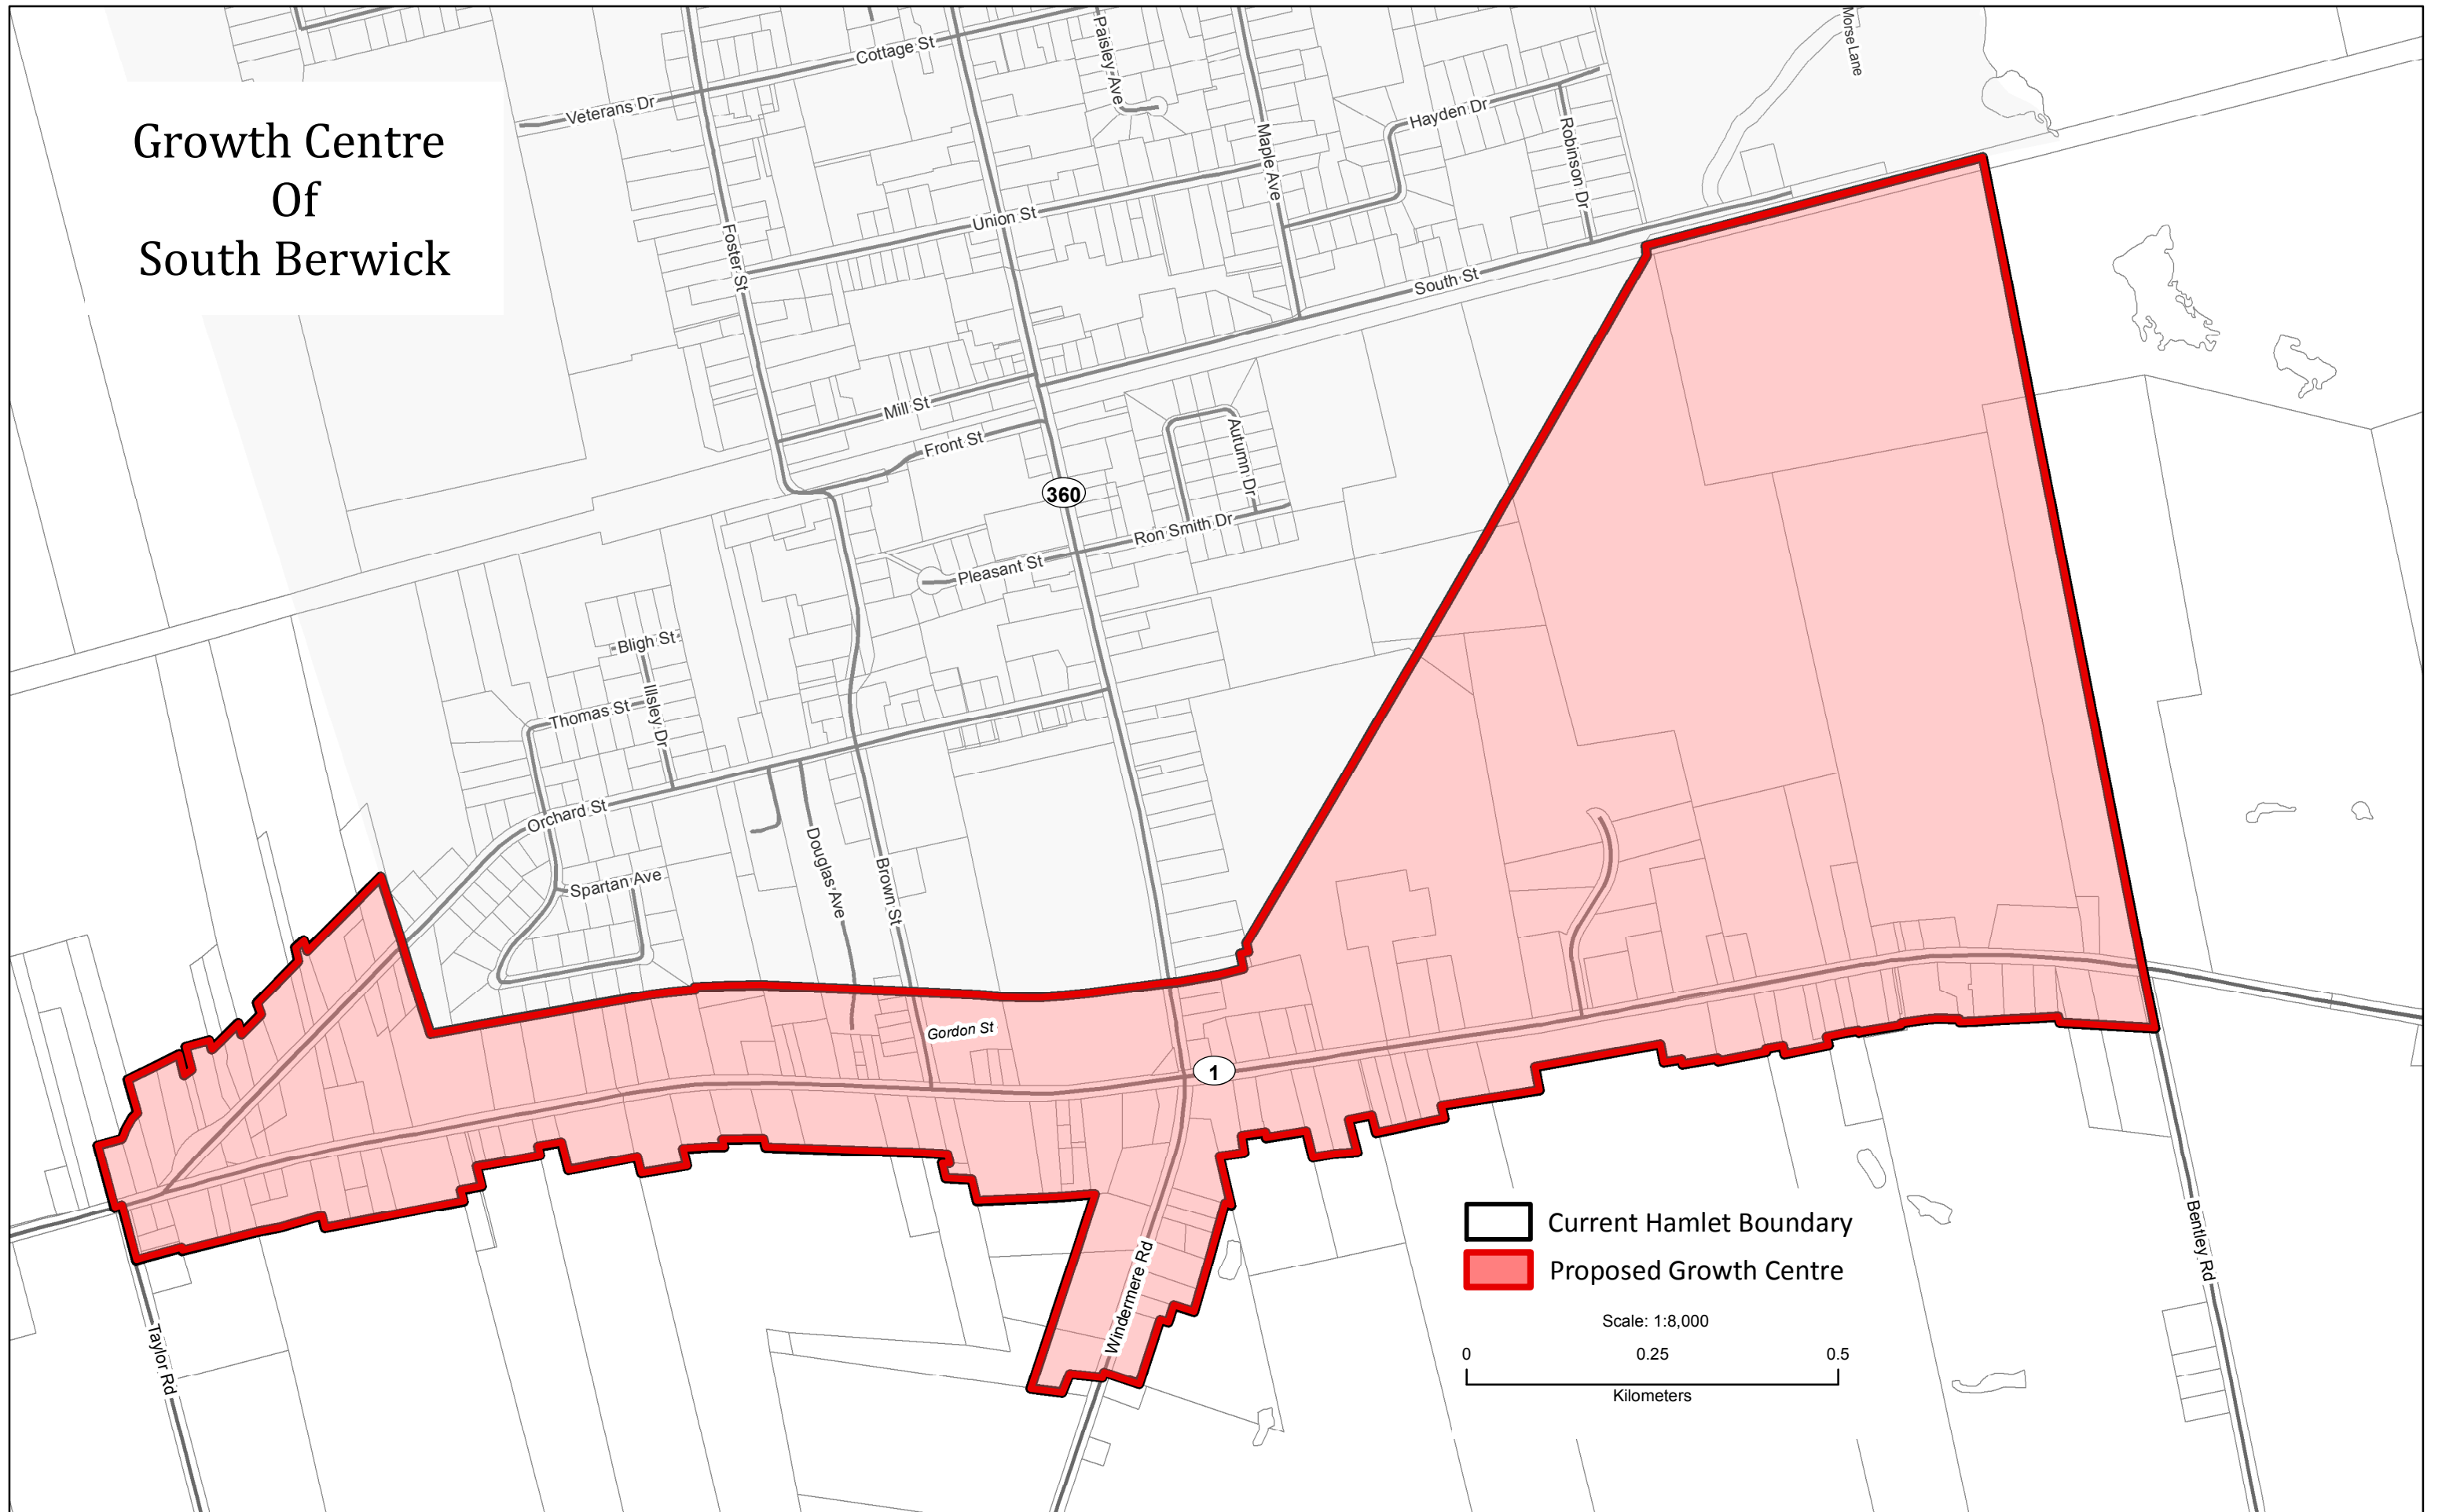

Growth Centre Of South Berwick

-  Current Hamlet Boundary
-  Proposed Growth Centre

Scale: 1:8,000
0 0.25 0.5
Kilometers