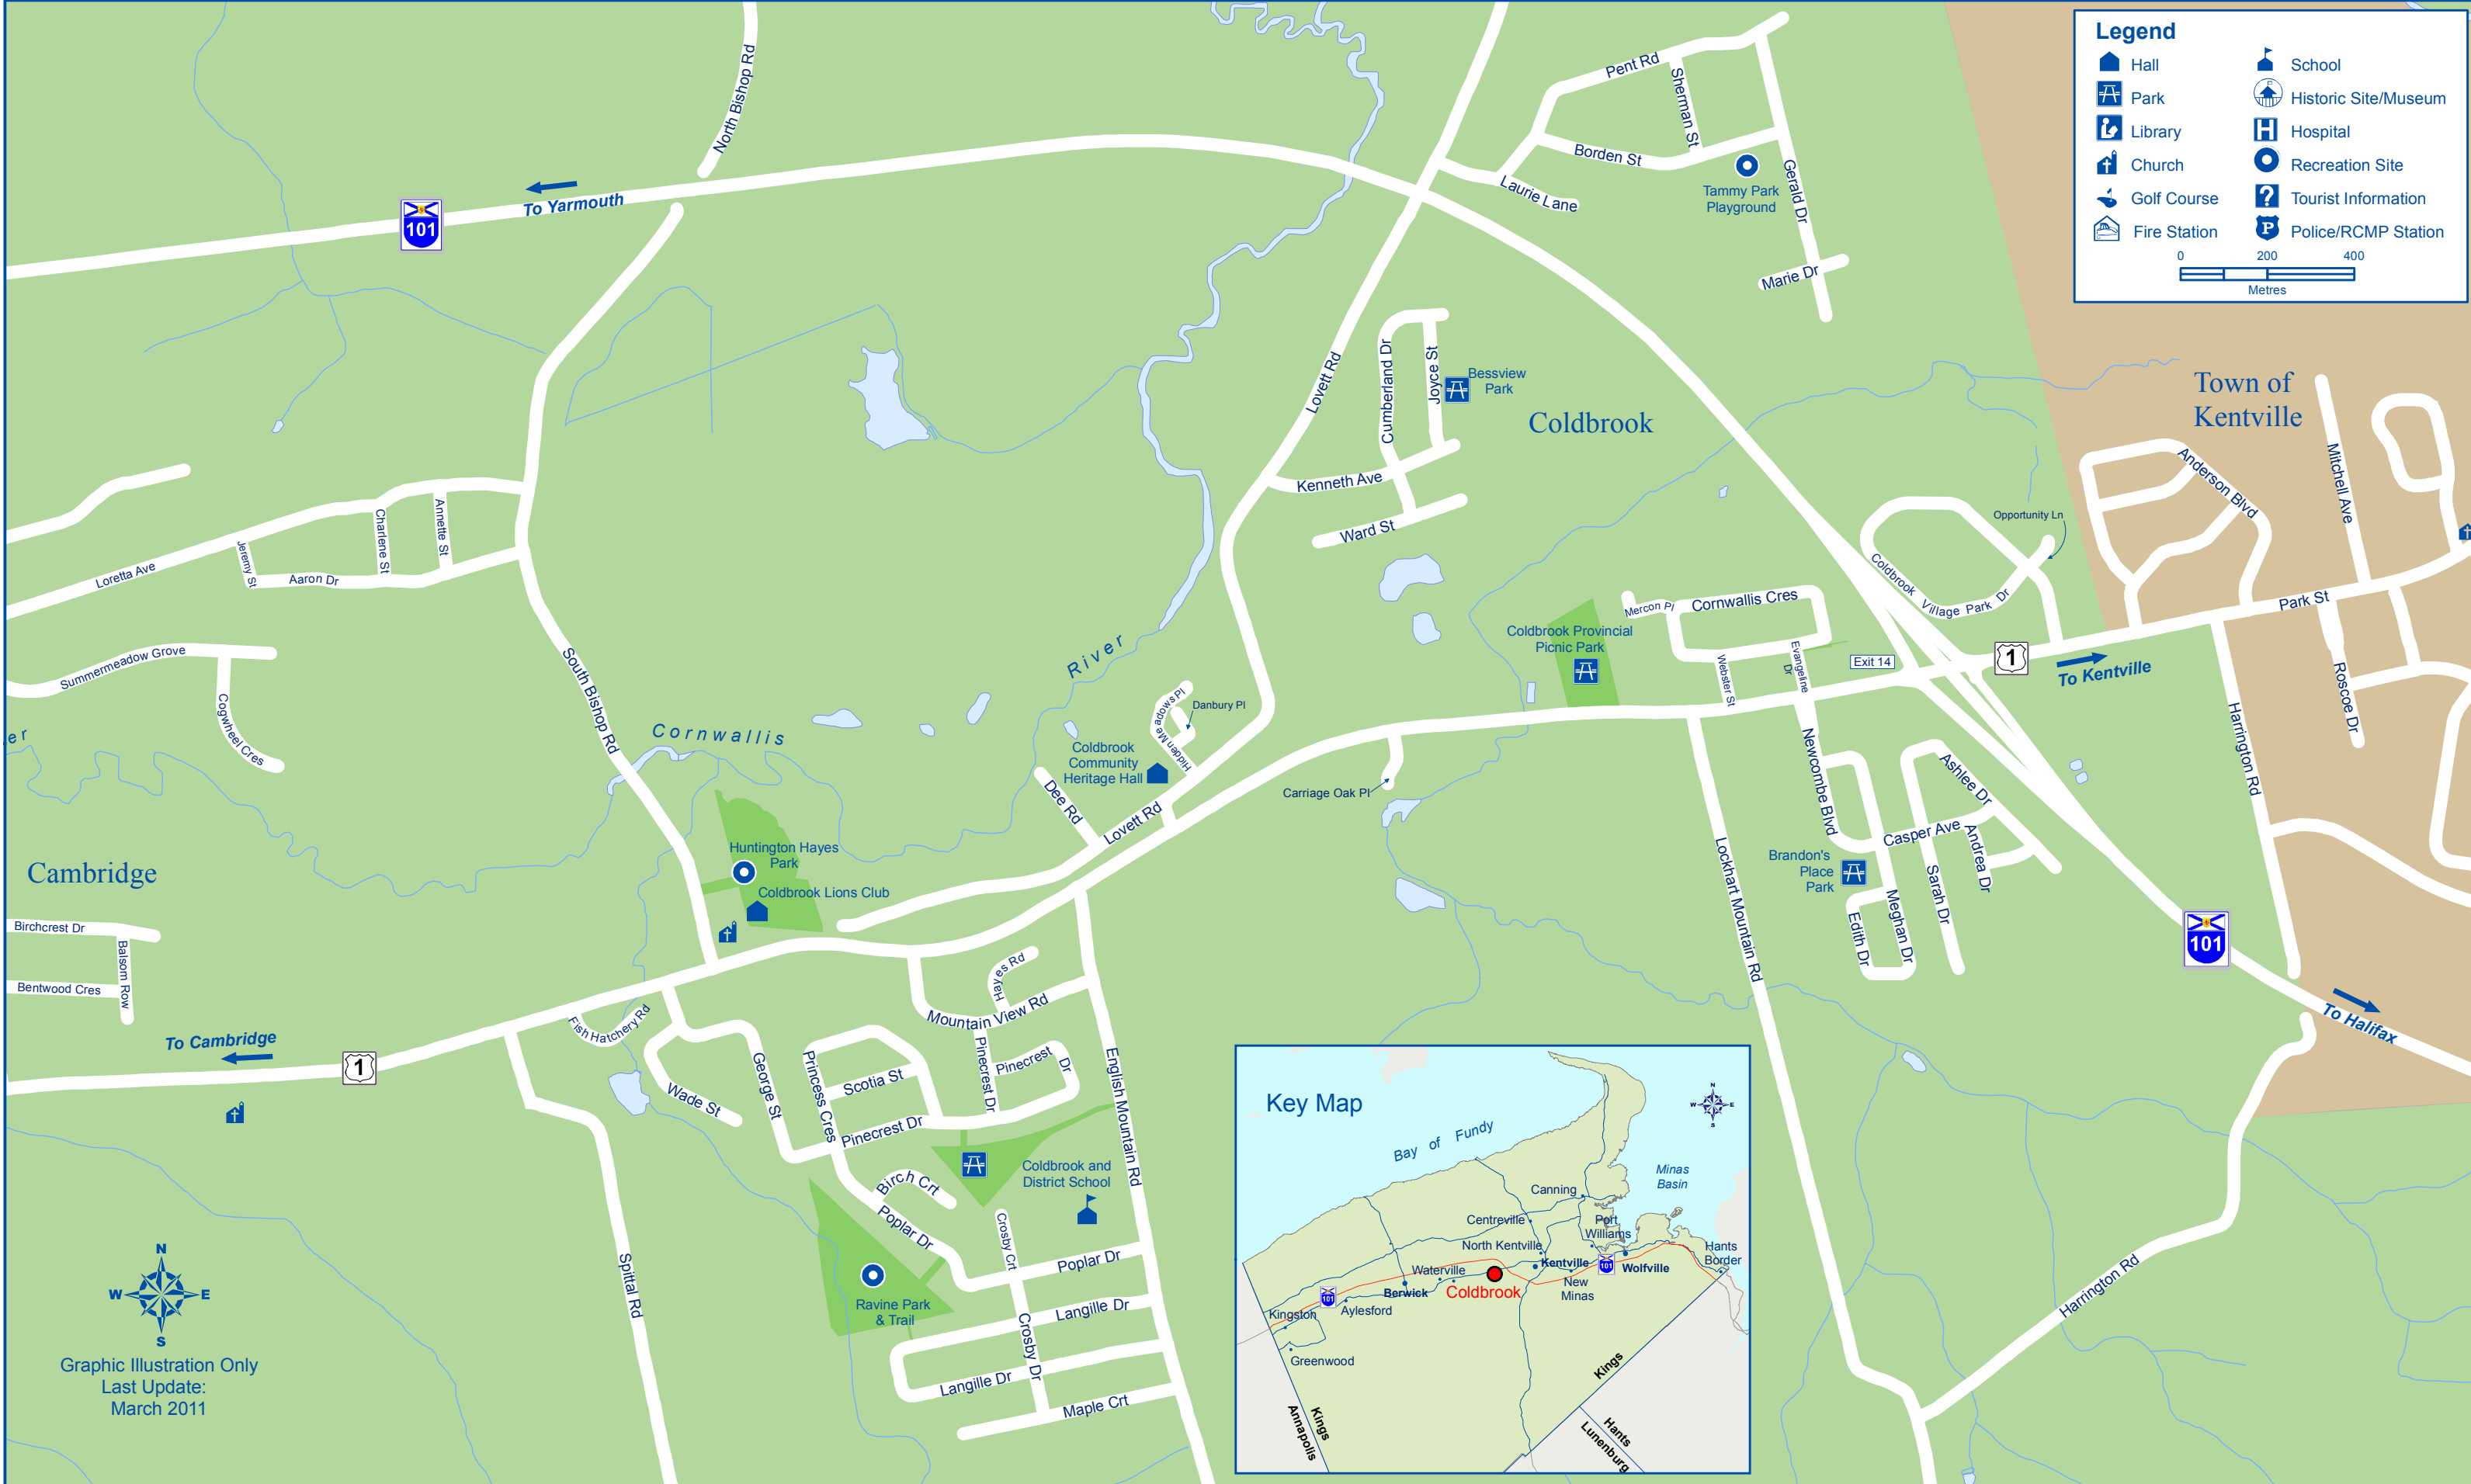

Coldbrook Street Map

Legend

Hall	School
Park	Historic Site/Museum
Library	Hospital
Church	Recreation Site
Golf Course	Tourist Information
Fire Station	Police/RCMP Station

0 200 400
Metres

Graphic Illustration Only
Last Update:
March 2011