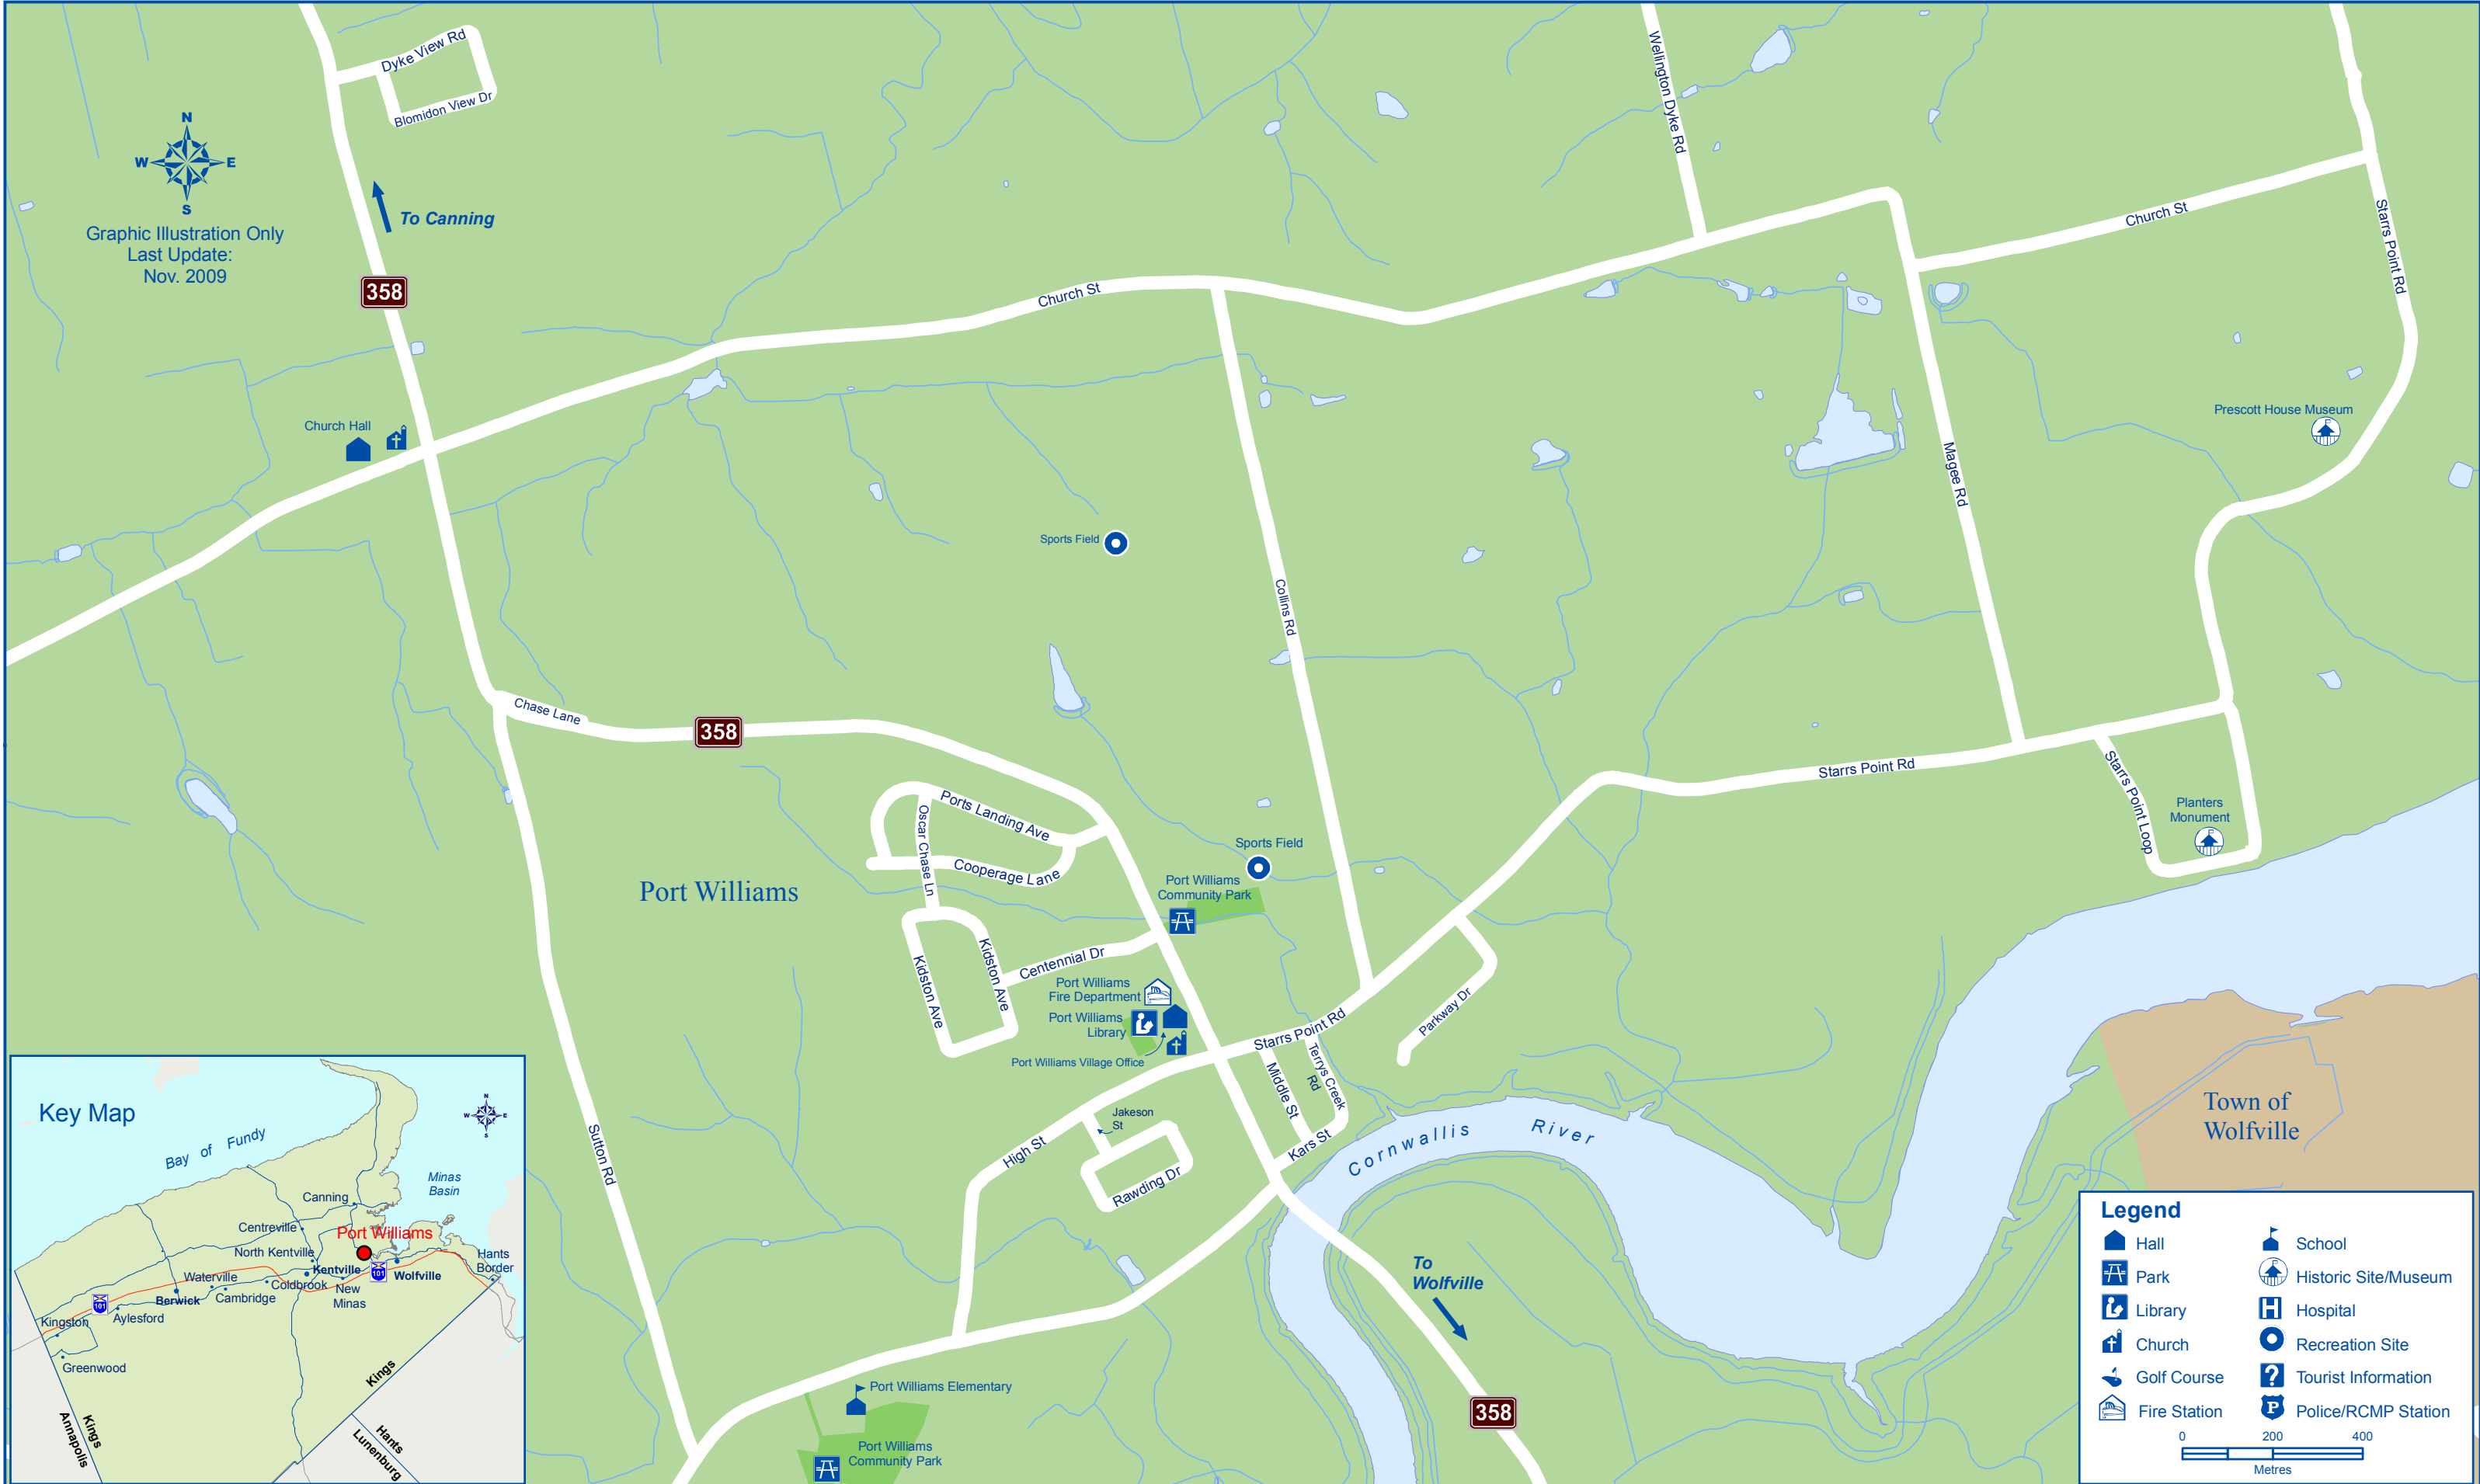

Port Williams Street Map

Graphic Illustration Only
Last Update:
Nov. 2009

Legend

| | |
|--------------|----------------------|
| Hall | School |
| Park | Historic Site/Museum |
| Library | Hospital |
| Church | Recreation Site |
| Golf Course | Tourist Information |
| Fire Station | Police/RCMP Station |

0 200 400
Metres