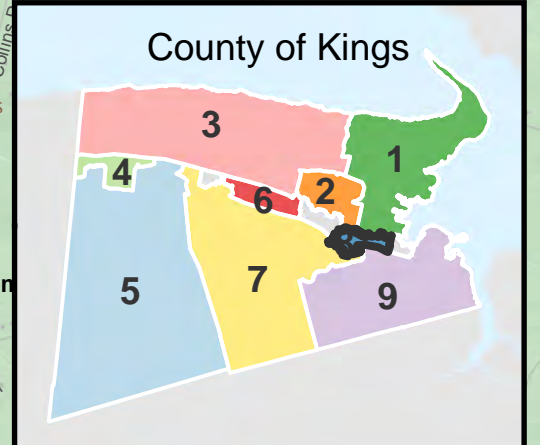

2020 Election - Municipality of the County of Kings

DISTRICT 8

- Polling Stations
 - Civic Point
 - Stream/Rivers
 - Minor Roads
 - Major Roads
 - Secondary Hwy
 - Highway 101
 - Federal - DND
 - Federal - Reserve
 - Town
- 2020 Electoral Districts**
- District 1
 - District 2
 - District 3
 - District 4
 - District 5
 - District 6
 - District 7
 - District 8
 - District 9

This map was created by the County of Kings for the of the 2020 Election. It is a graphical representation and is not intended for navigational purposes. Data on this map comes from various sources. Road data comes from the Nova Scotia Road Network dataset courtesy of the Nova Scotia Geomatics Centre (NSGC). Waterbodies and watercourses are part of the Nova Scotia Topographic Database (NSTDB). Electoral Districts courtesy of Elections NS. Civics data, polling division and stations maintained by MOK.
Created June 2020.

ELECTION DAY POLLING LOCATIONS		
October 17th, 2020 - 8:00 am - 7:00 pm		
8A	LOUIS MILLETT COMMUNITY COMPLEX	9489 Commercial St, New Minas
8B	LOUIS MILLETT COMMUNITY COMPLEX	9489 Commercial St, New Minas
8C	LOUIS MILLETT COMMUNITY COMPLEX	9489 Commercial St, New Minas
8D	LOUIS MILLETT COMMUNITY COMPLEX	9489 Commercial St, New Minas
8E	GREENWICH FIRE HALL	9798 Highway 1, Greenwich