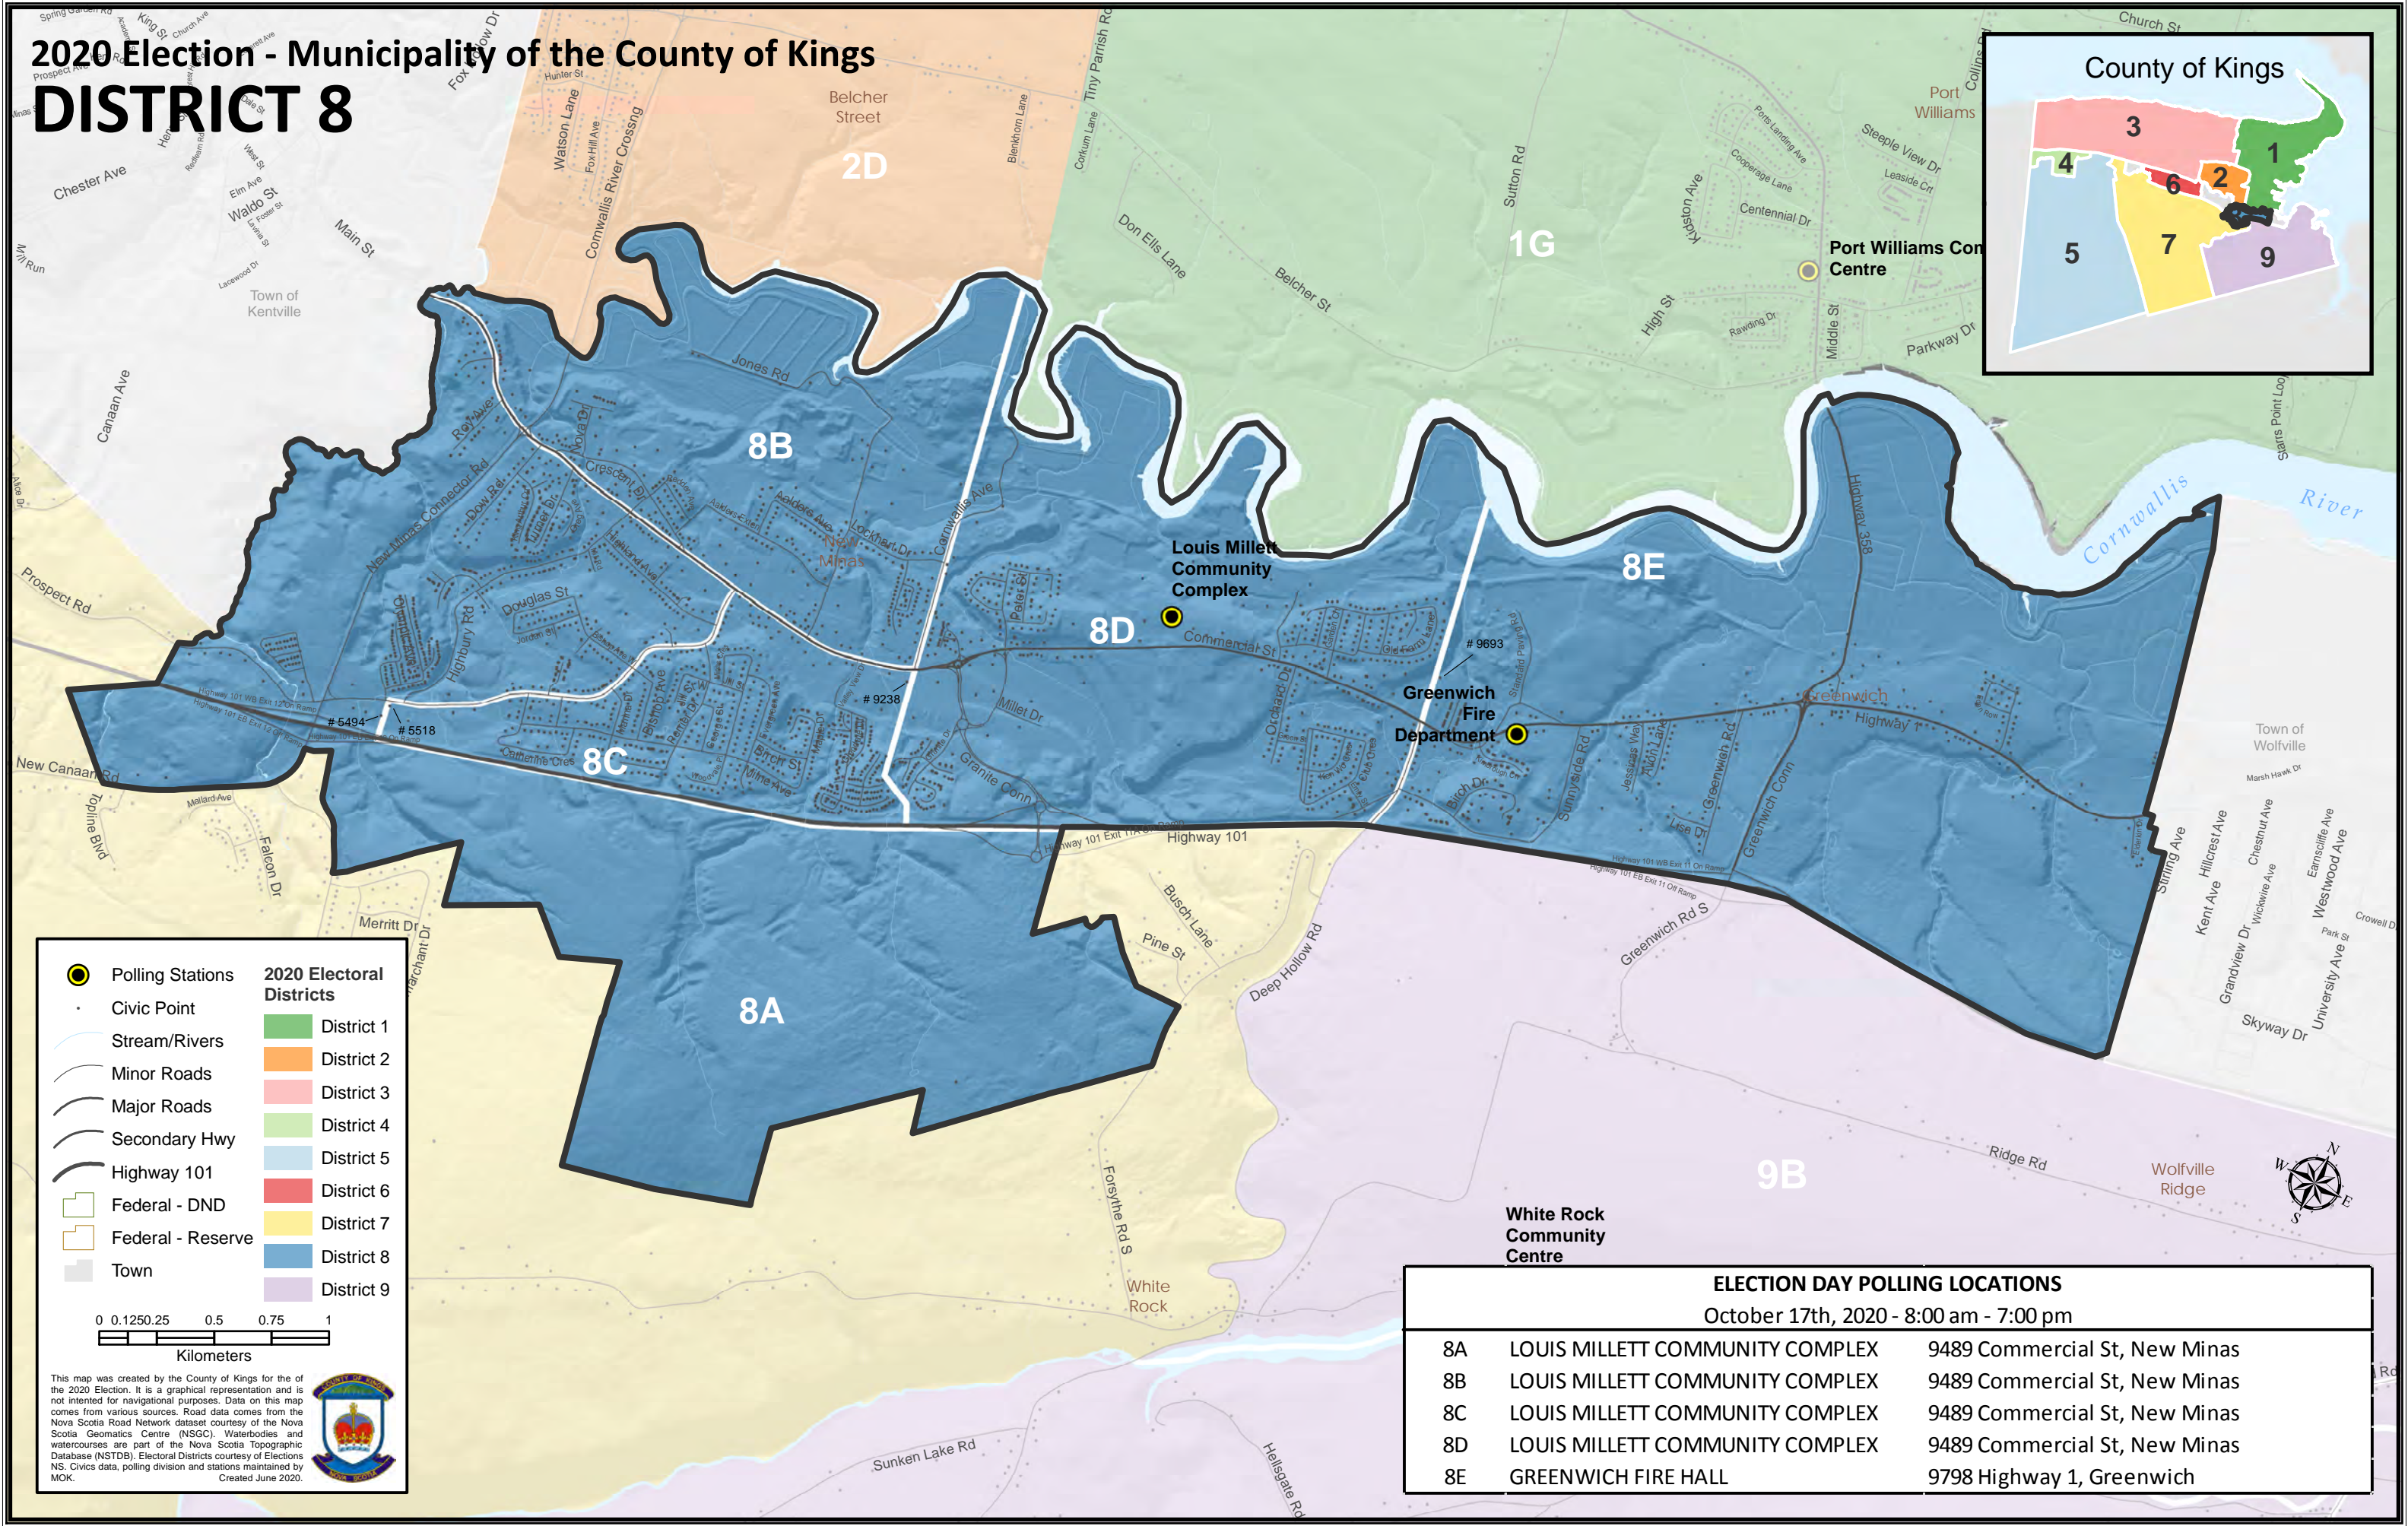

2020 Election - Municipality of the County of Kings

DISTRICT 8

- Polling Stations
 - Civic Point
 - Stream/Rivers
 - Minor Roads
 - Major Roads
 - Secondary Hwy
 - Highway 101
 - Federal - DND
 - Federal - Reserve
 - Town
- 2020 Electoral Districts**
- District 1
 - District 2
 - District 3
 - District 4
 - District 5
 - District 6
 - District 7
 - District 8
 - District 9

This map was created by the County of Kings for the of the 2020 Election. It is a graphical representation and is not intended for navigational purposes. Data on this map comes from various sources. Road data comes from the Nova Scotia Road Network dataset courtesy of the Nova Scotia Geomatics Centre (NSGC). Waterbodies and watercourses are part of the Nova Scotia Topographic Database (NSTDB). Electoral Districts courtesy of Elections NS. Civics data, polling division and stations maintained by MOK.
Created June 2020.

ELECTION DAY POLLING LOCATIONS		
October 17th, 2020 - 8:00 am - 7:00 pm		
8A	LOUIS MILLETT COMMUNITY COMPLEX	9489 Commercial St, New Minas
8B	LOUIS MILLETT COMMUNITY COMPLEX	9489 Commercial St, New Minas
8C	LOUIS MILLETT COMMUNITY COMPLEX	9489 Commercial St, New Minas
8D	LOUIS MILLETT COMMUNITY COMPLEX	9489 Commercial St, New Minas
8E	GREENWICH FIRE HALL	9798 Highway 1, Greenwich