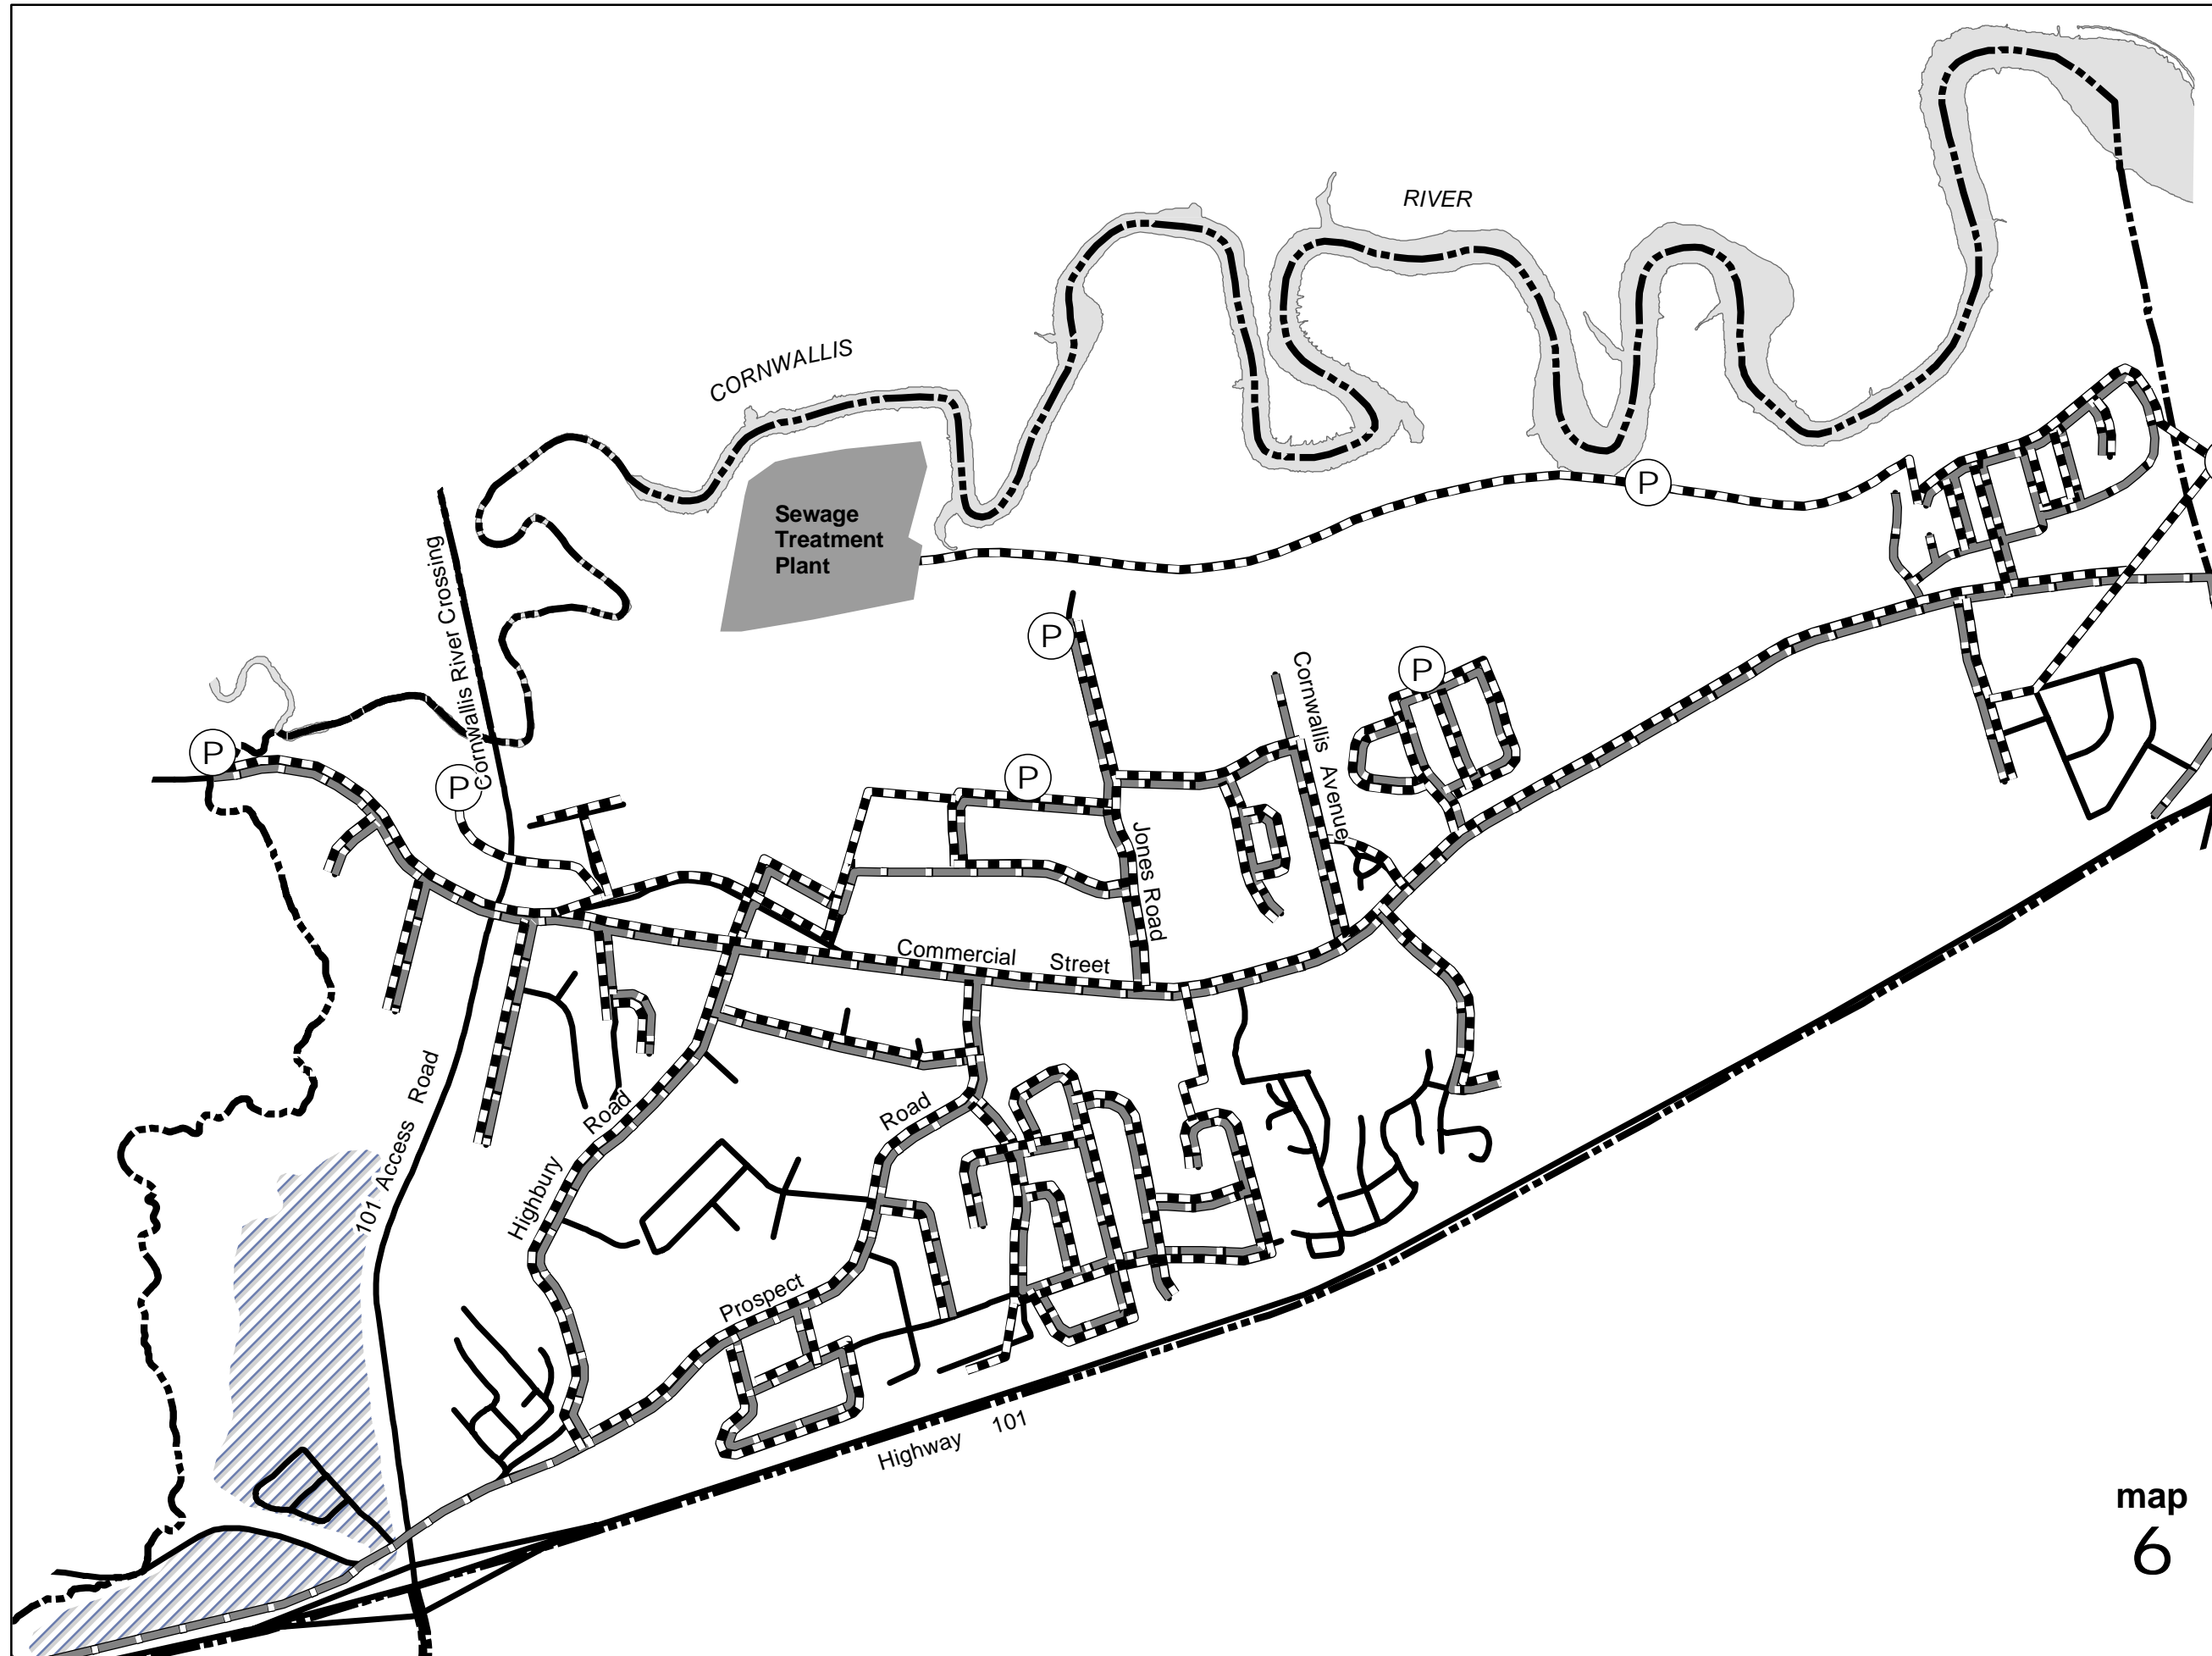

New Minas

Water and Sewer Services

Legend

-  Water Line
-  Sewer Line
-  Pumping Station
-  Unserviced Area

AMENDED TO:
- May 10, 2005

map
6